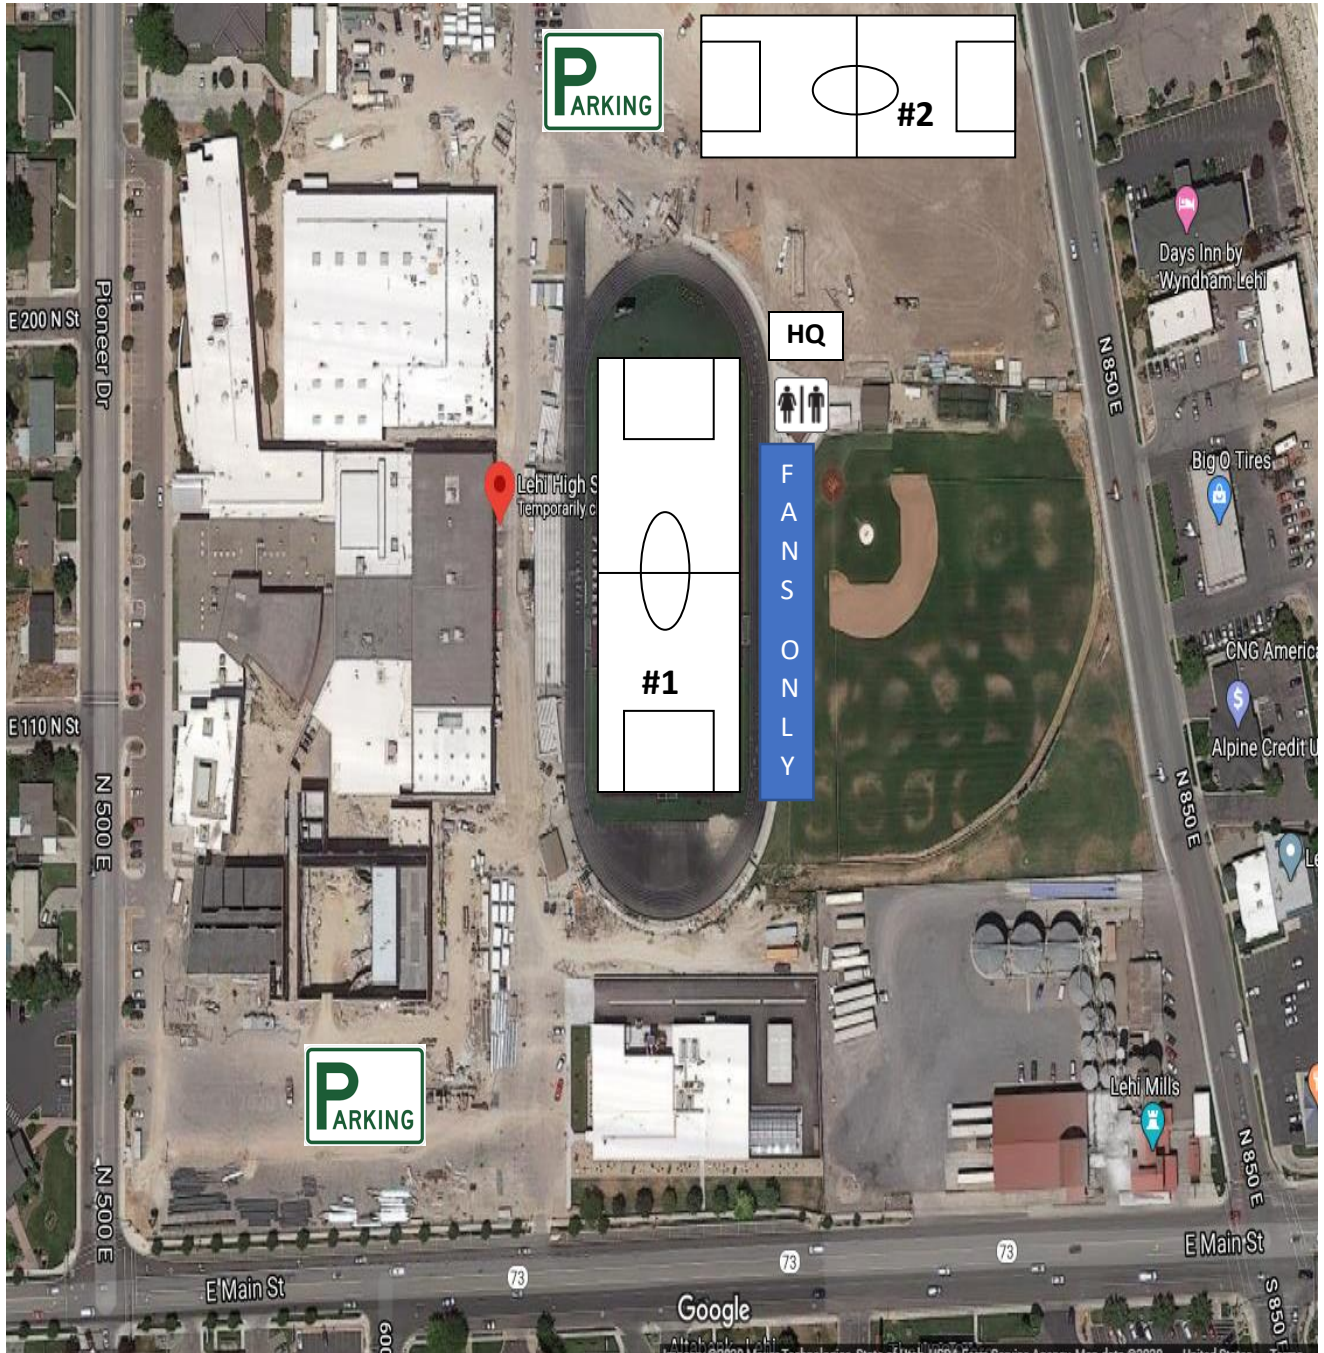

Lehi High School

Lehi High School 180 North 500 E, Lehi, UT 84043