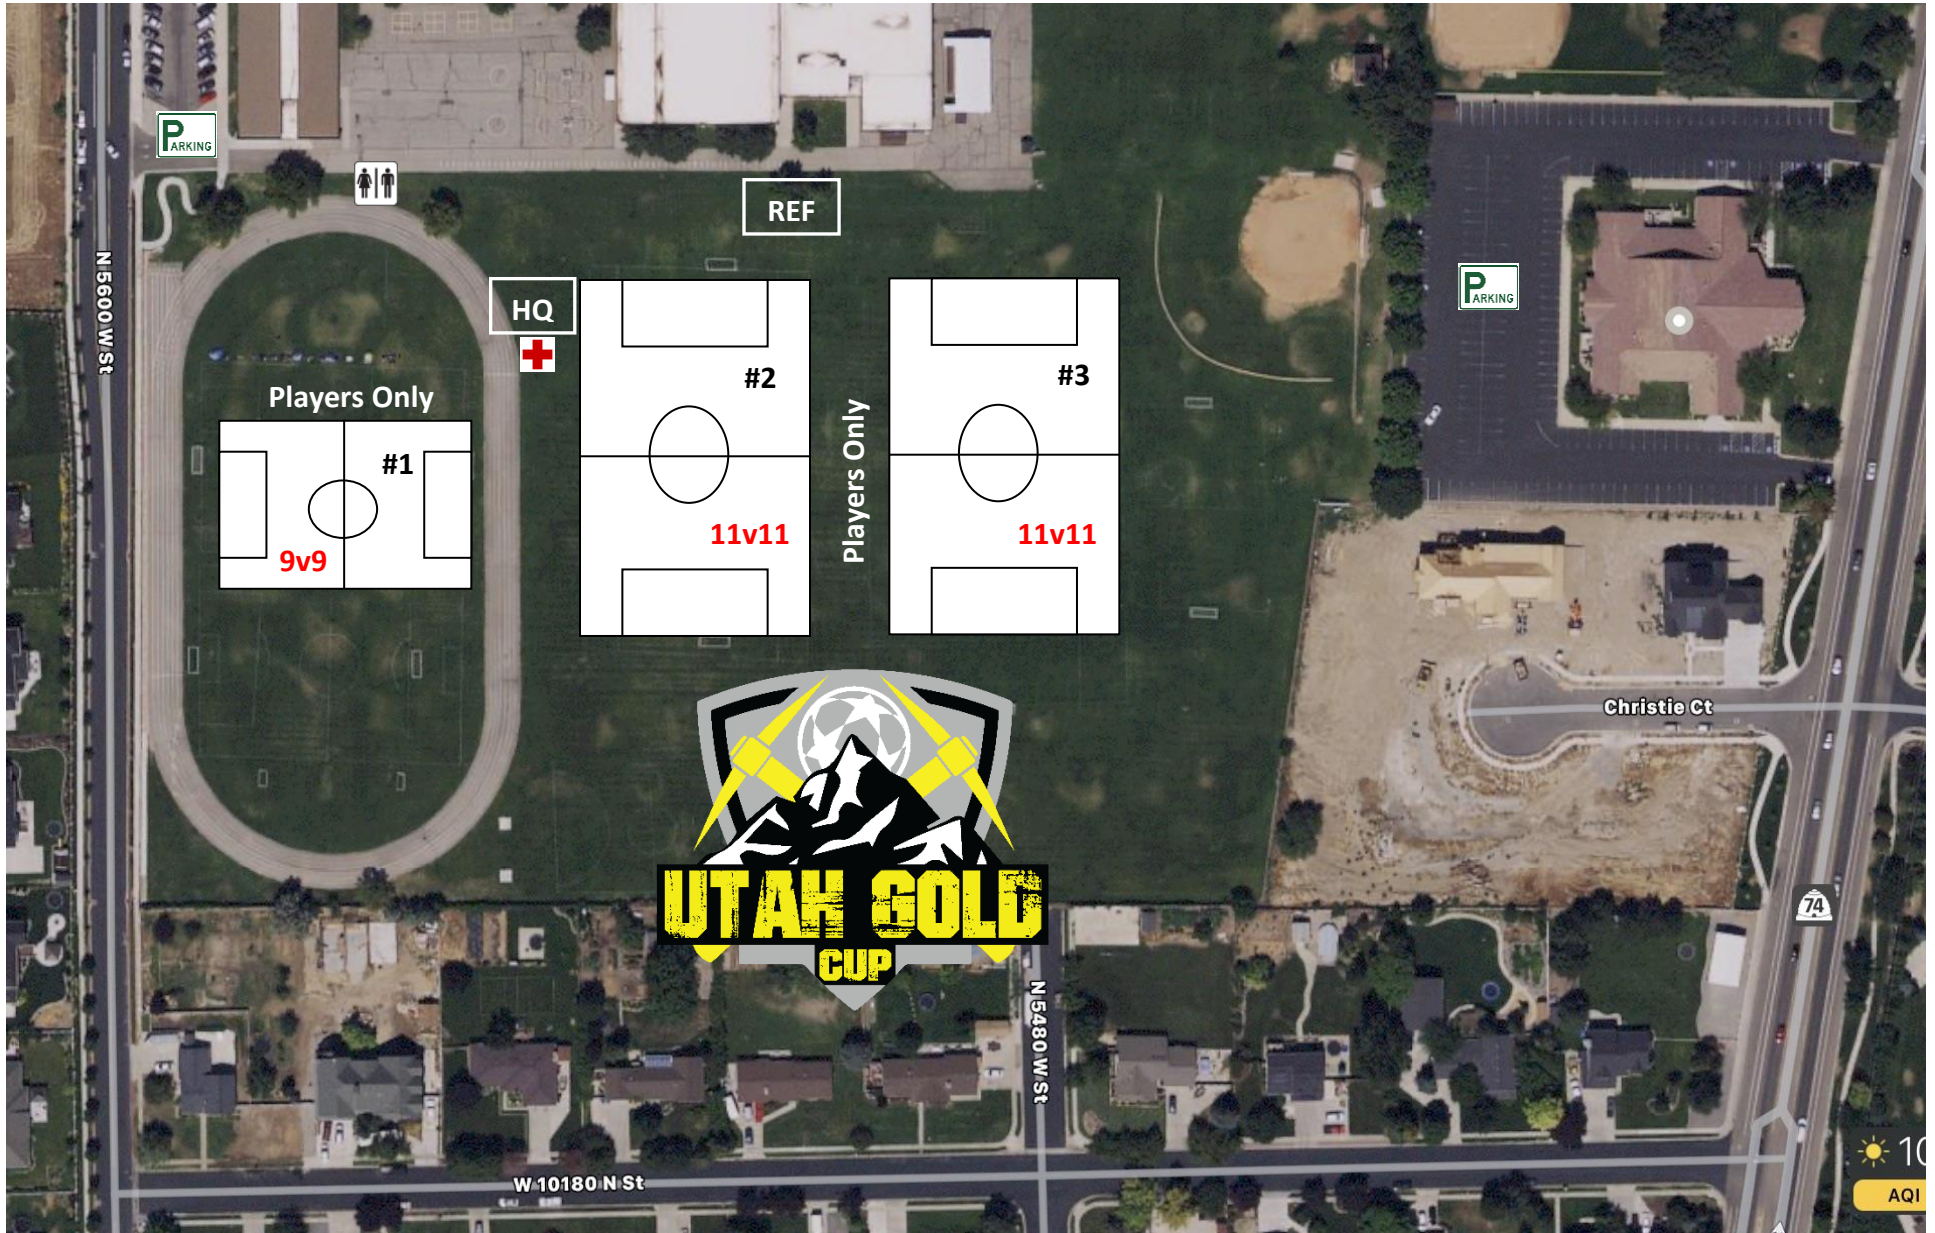

# MOUNTAIN RIDGE JUNIOR HIGH SCHOOL

5525 W 10400 N, Highland, UT 84003