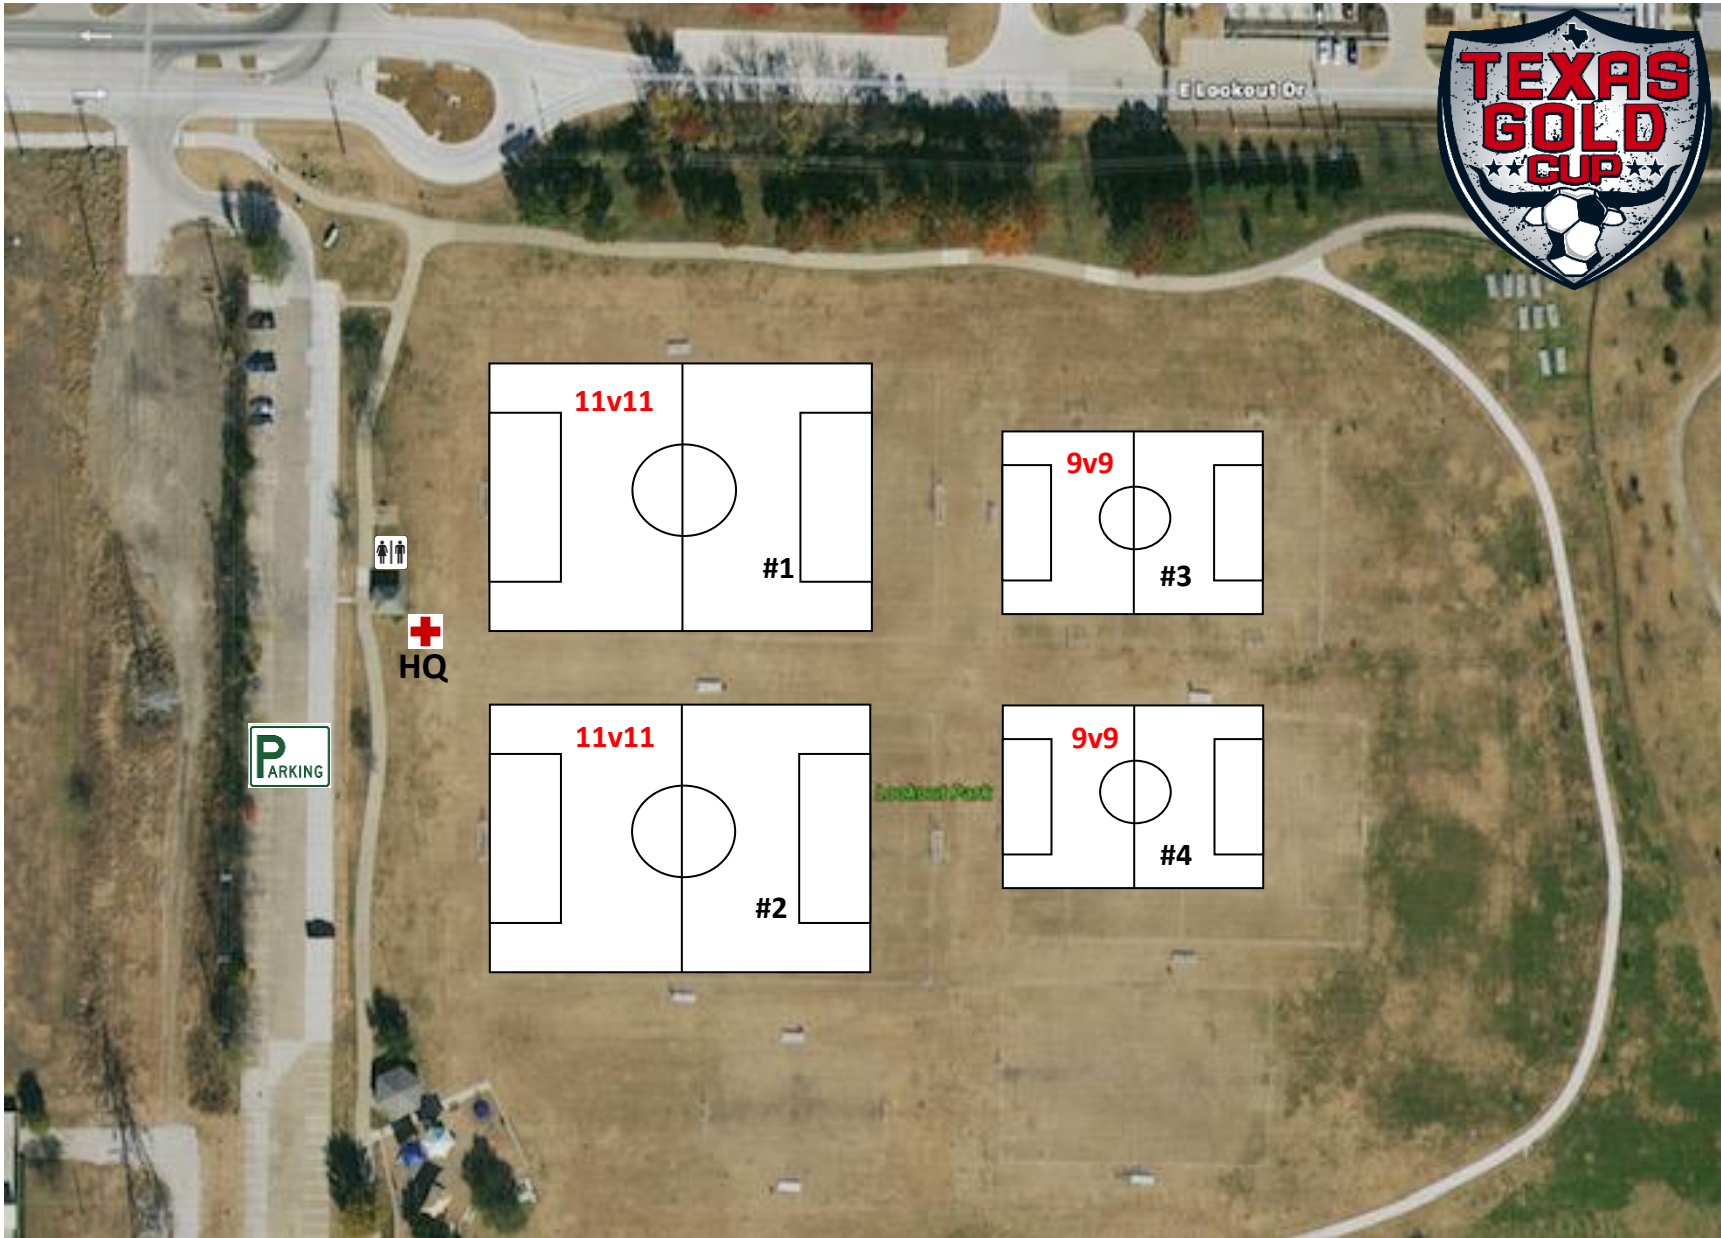

LOOKOUT PARK

1600 E. Lookout Drive, Richardson, Texas 75082