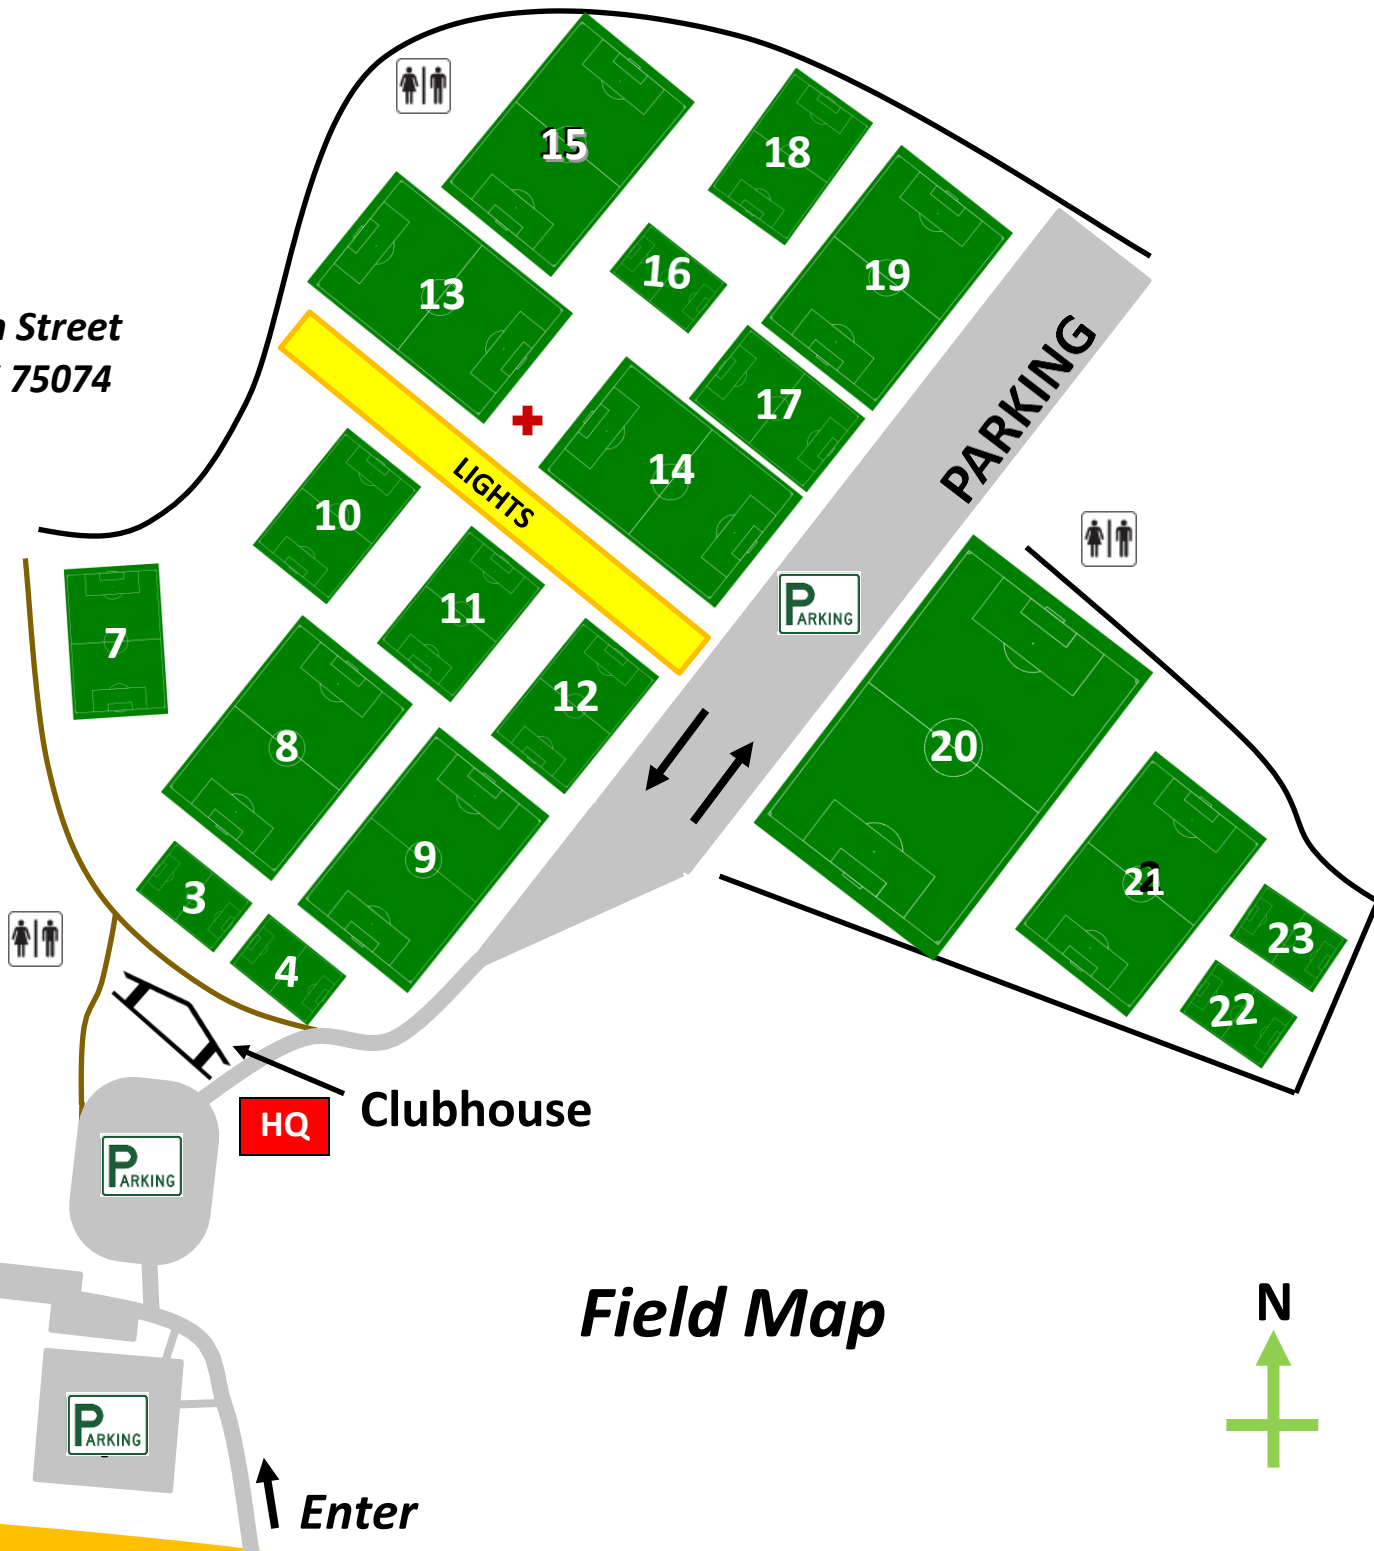

**PLANO** 4401 14th Street  
Plano1 TX 75074

OUTDOOR TRAINING

Field Map