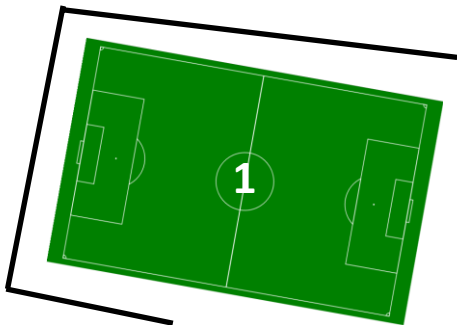

**PLANO** 4401 14th Street  
Plano1 TX 75074

OUTDOOR TRAINING

Field Map