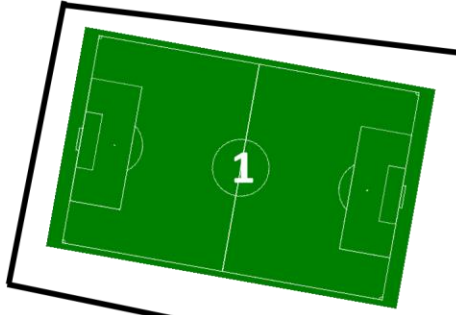

**PLANO**

4401 14th Street  
Plano, TX 75074

OUTDOOR TRAINING

Like & Follow us at  
[@smctournaments](#)