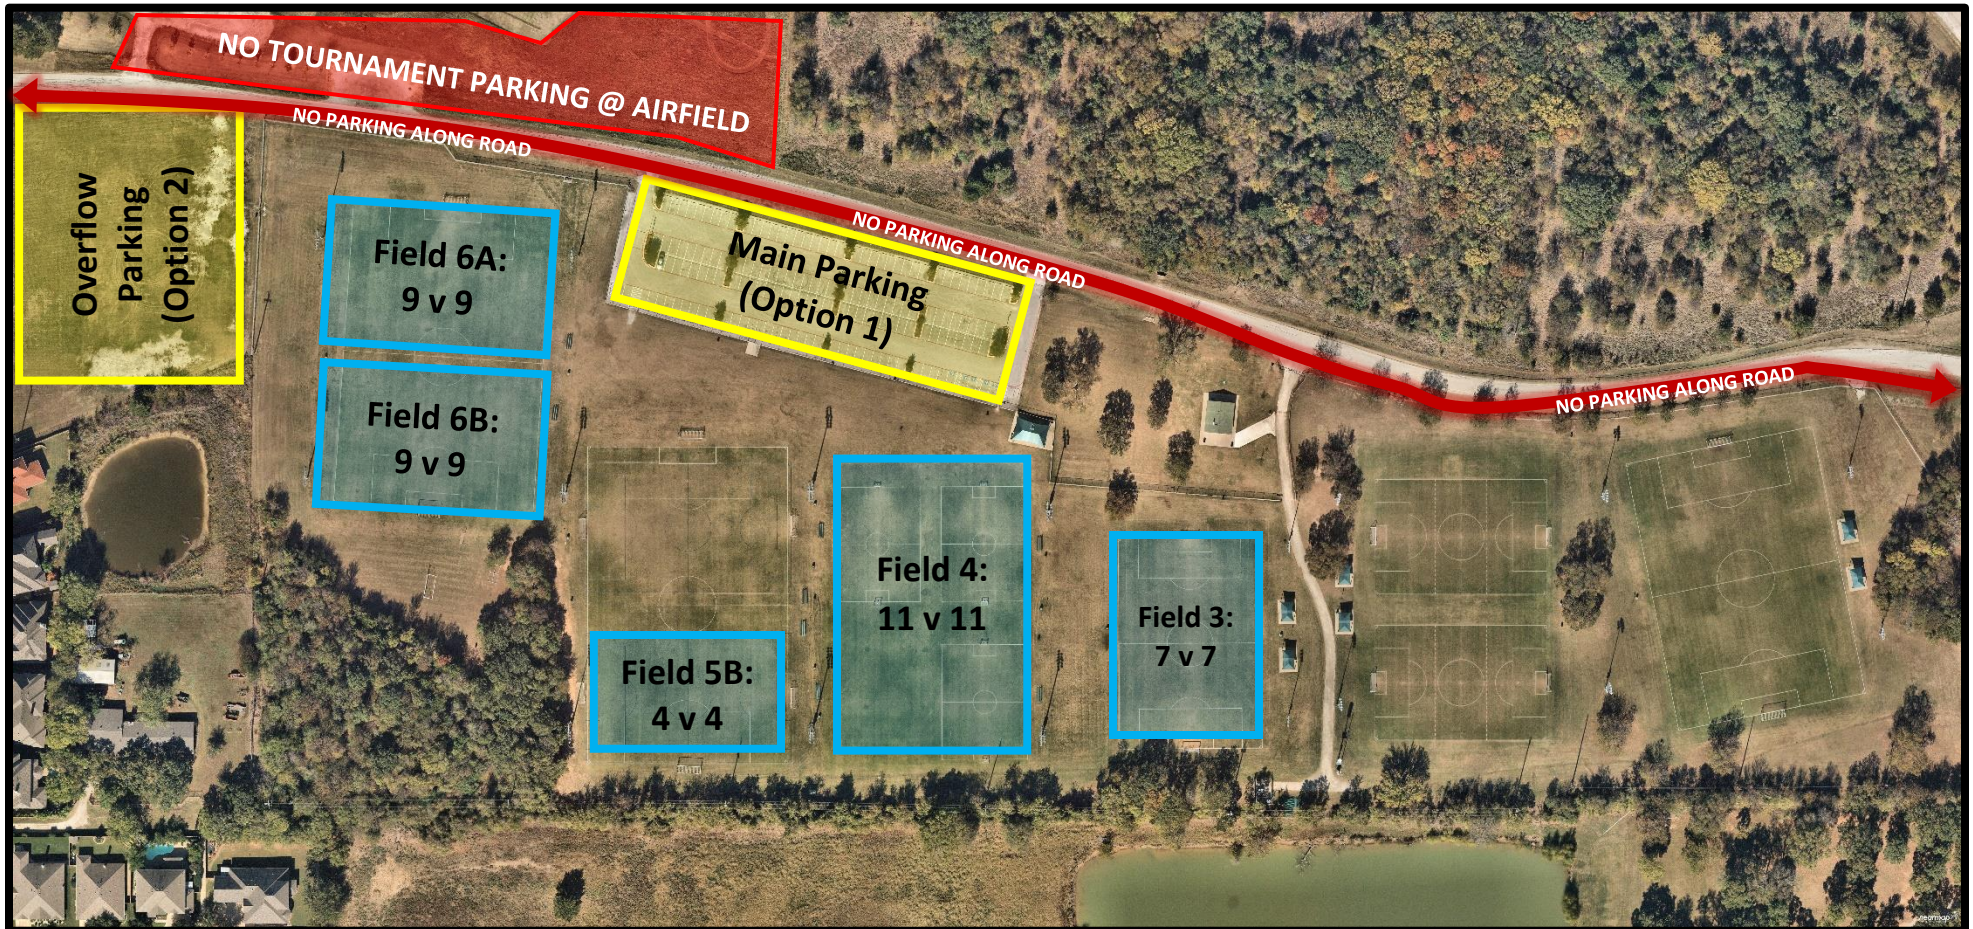

Meadowmere Soccer Complex

3099 Meadowmere Park, Grapevine

PARKING

- When the main parking lot (Option 1) is full; use the overflow lot (Option 2) across from the 114th RC Aero Squadron Field.
- Parking at the RC Aero Squadron Field or along the fence line that borders our Meadowmere fields is **NOT** allowed. Parking along the road is **NOT** allowed. Please note that the City will ticket your vehicle if you park in areas marked No Parking.