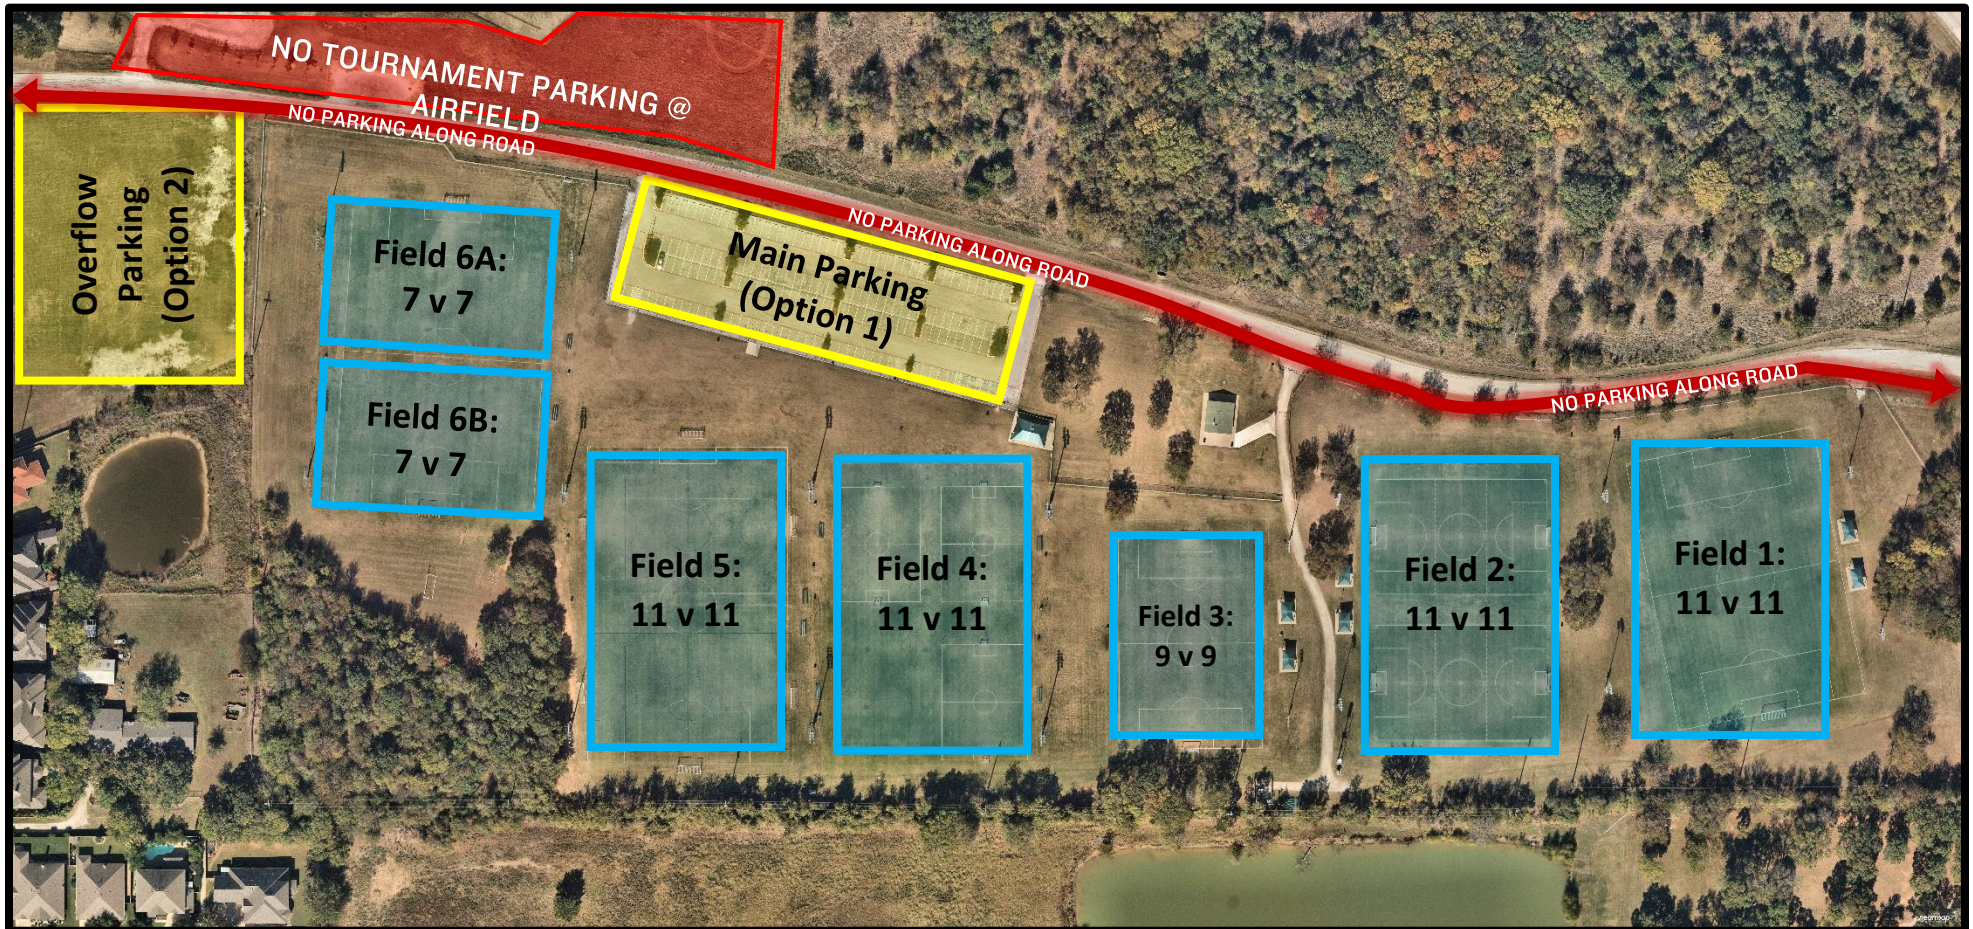

Meadowmere Soccer Complex

3099 Meadowmere Park, Grapevine

PARKING

- When the main parking lot (Option 1) is full; use the overflow lot (Option 2) across from the 114th RC Aero Squadron Field.
- Parking at the RC Aero Squadron Field or along the fence line that borders our Meadowmere fields is **NOT** allowed. Parking along the road is **NOT** allowed. Please note that the City will ticket your vehicle if you park in areas marked No Parking.