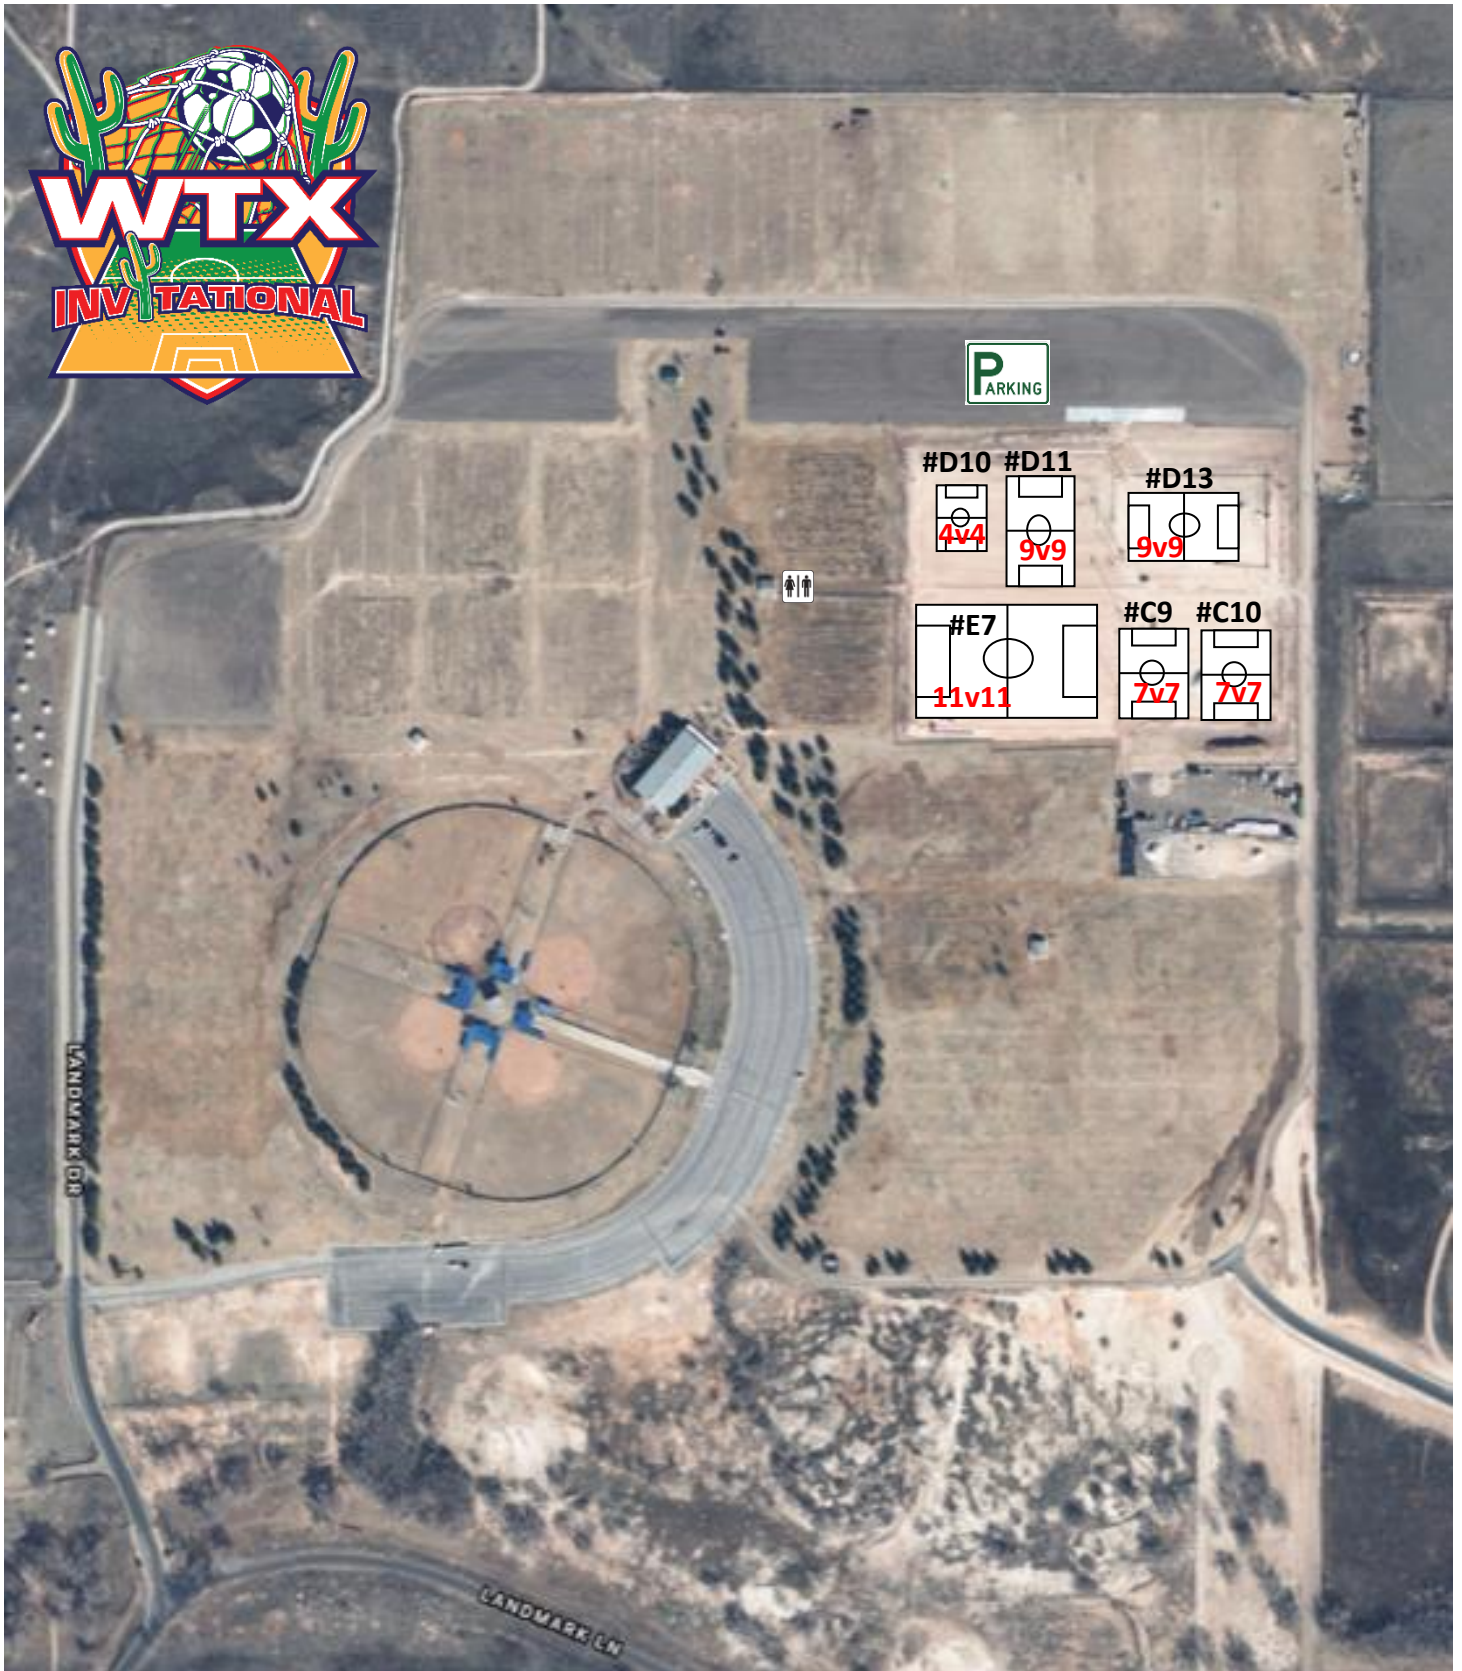

BERL HUFFMAN ATHLETIC COMPLEX

N Loop 289 & Landmark Drive, Lubbock, TX 79415