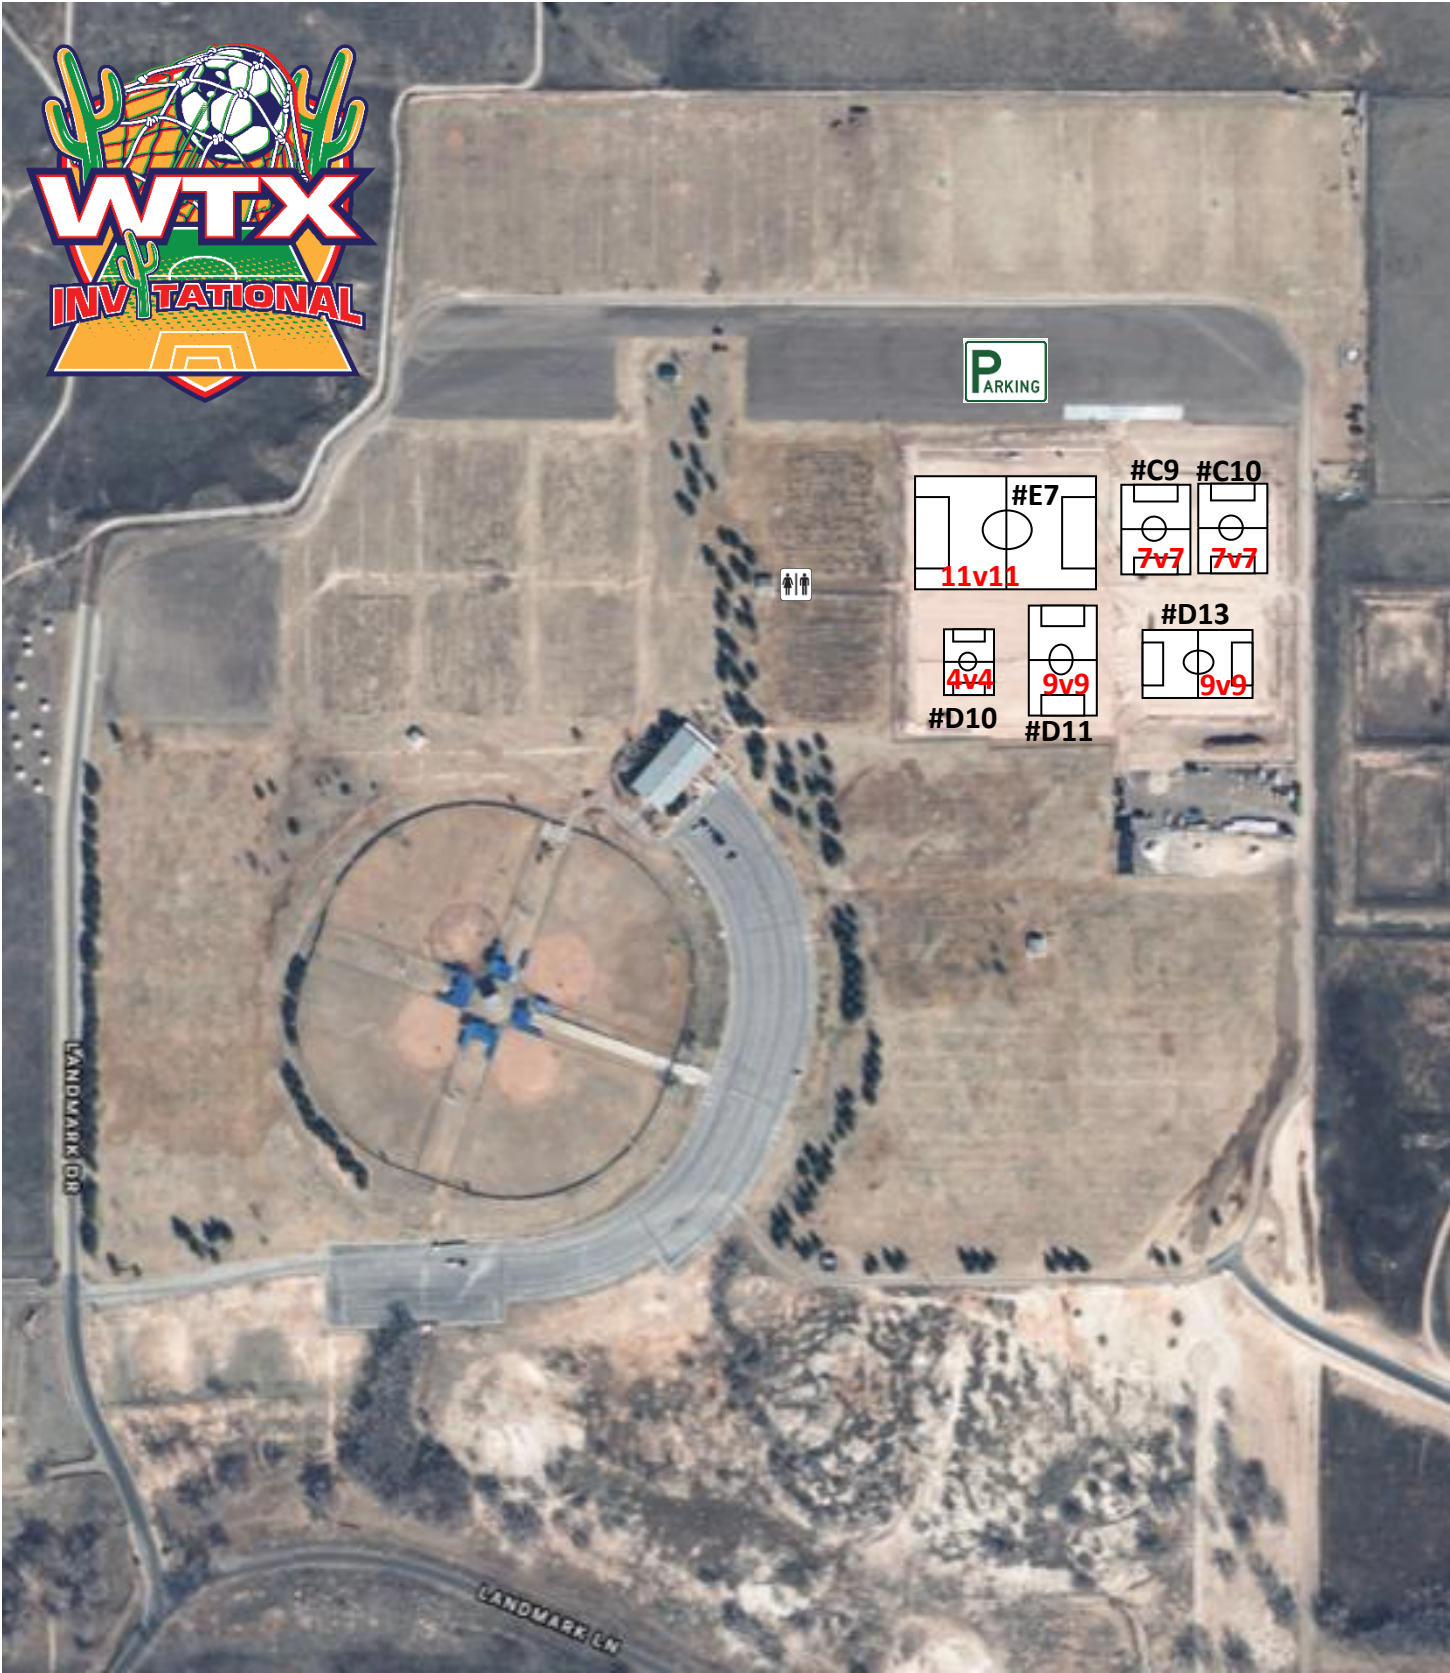

# BERL HUFFMAN ATHLETIC COMPLEX

N Loop 289 & Landmark Drive, Lubbock, TX 79415