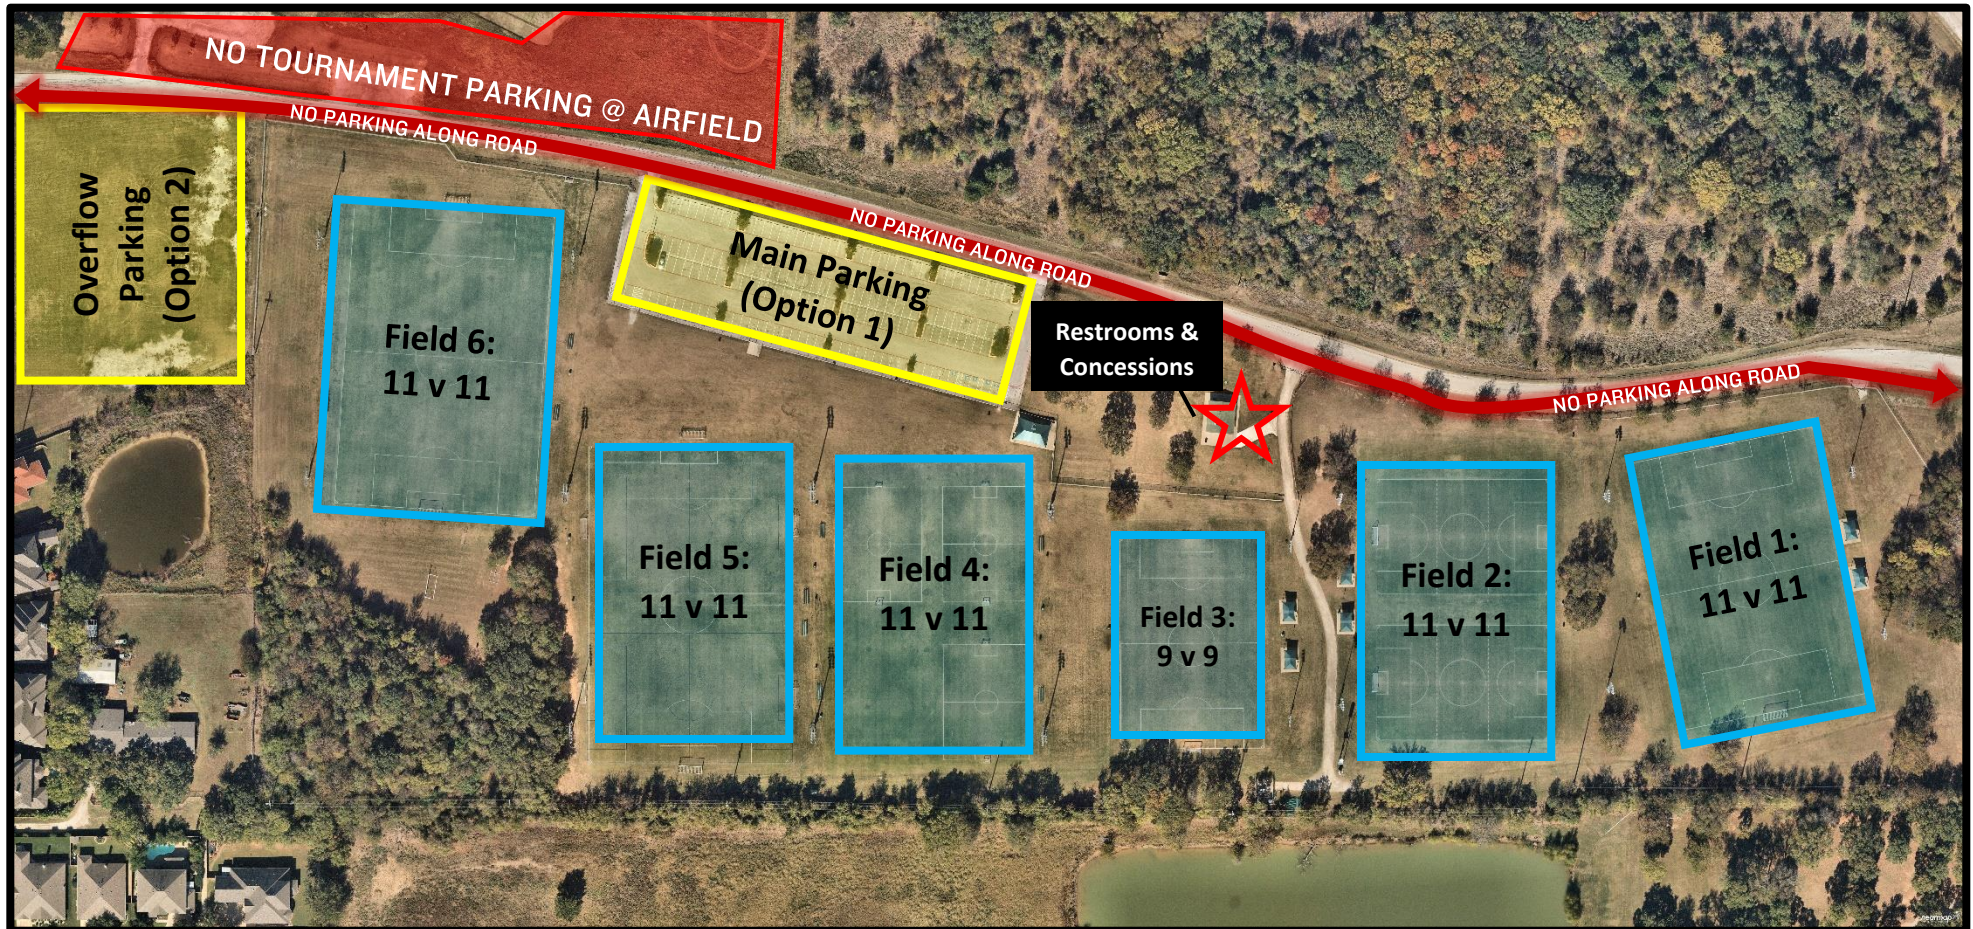

# Meadowmere Soccer Complex

3099 Meadowmere Park, Grapevine

## PARKING

- When the main parking lot (Option 1) is full; use the overflow lot (Option 2) across from the 114th RC Aero Squadron Field.
- Parking at the RC Aero Squadron Field or along the fence line that borders our Meadowmere fields is **NOT** allowed. Parking along the road is **NOT** allowed. Please note that the City will ticket your vehicle if you park in areas marked No Parking.