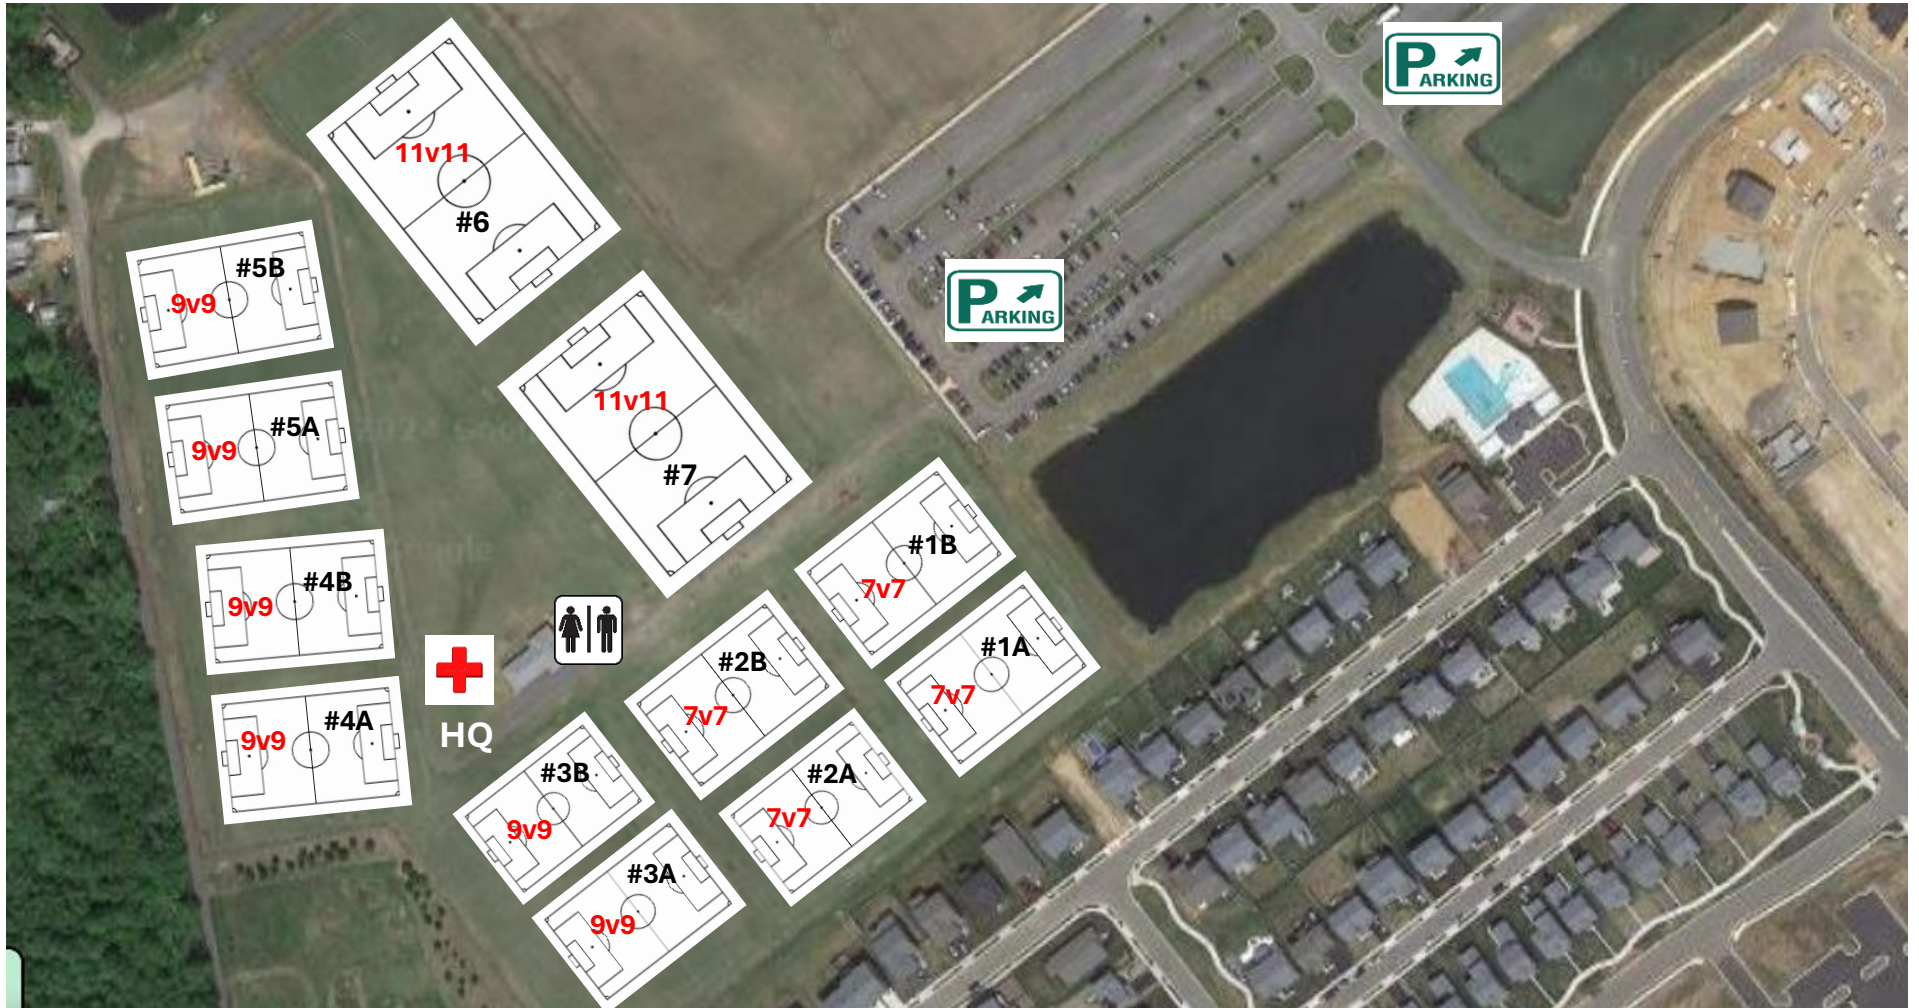

FSC Sportsplex

1898 Mills Dr, Fredericksburg, VA 22408

www.smctournaments.com