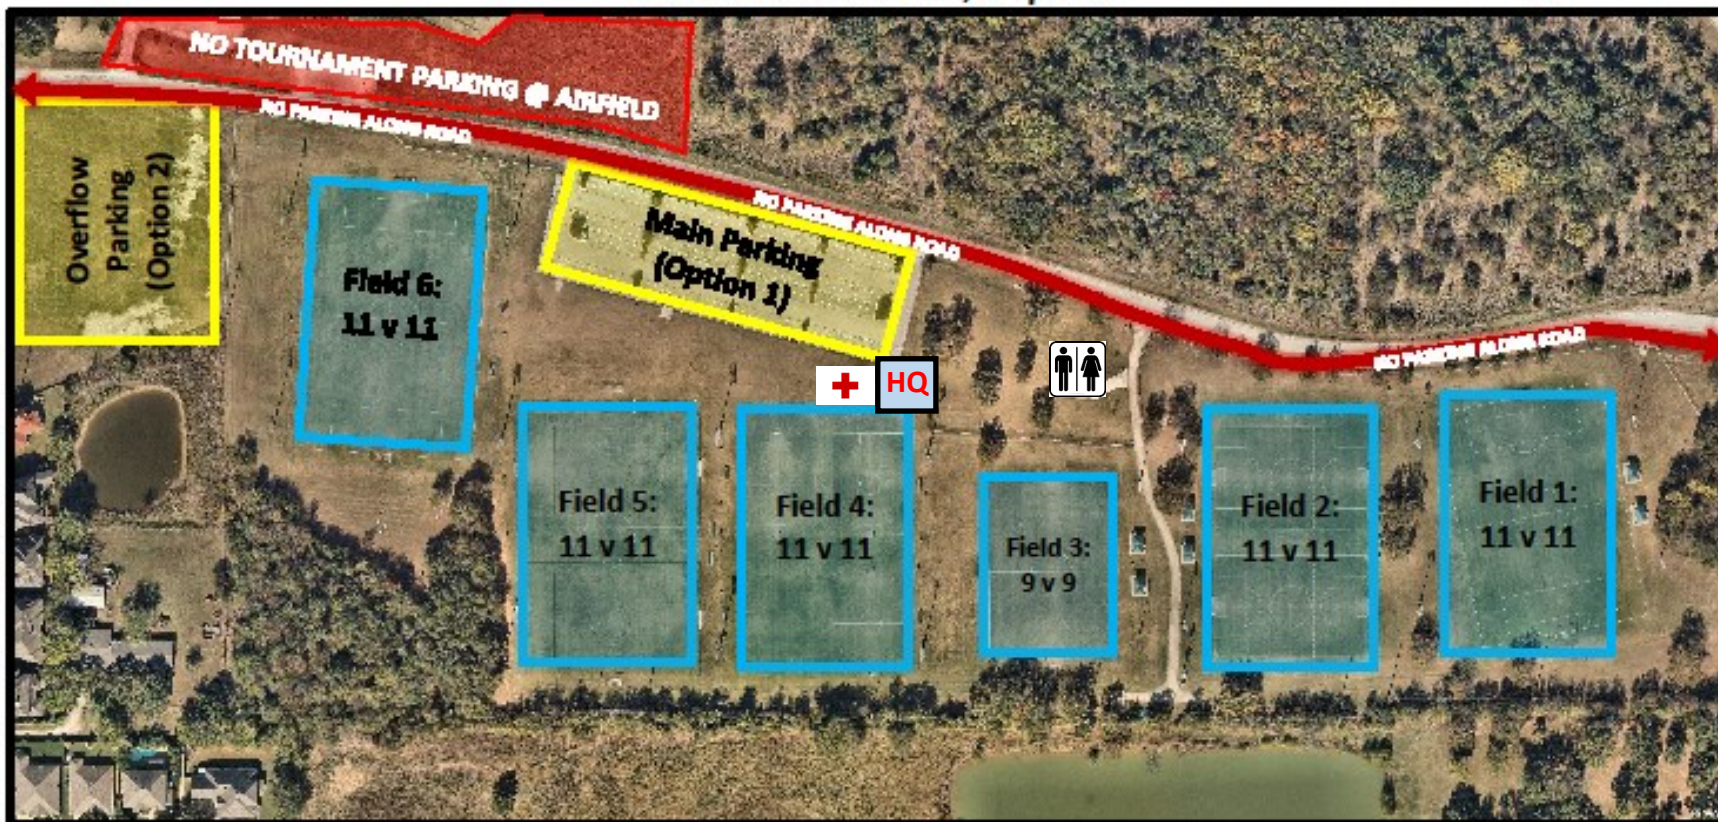

DESPERADO SUMMER CUP

Meadowmere Soccer Complex

3099 Meadowmere Park, Grapevine

PARKING

- When the main parking lot (Option 1) is full; use the overflow lot (Option 2) across from the 114th RC Aero Squadron Field.
- Parking at the RC Aero Squadron Field or along the fence line that borders our Meadowmere fields is NOT allowed. Parking along the road is NOT allowed. Please note that the City will ticket your vehicle if you park in areas marked No Parking.