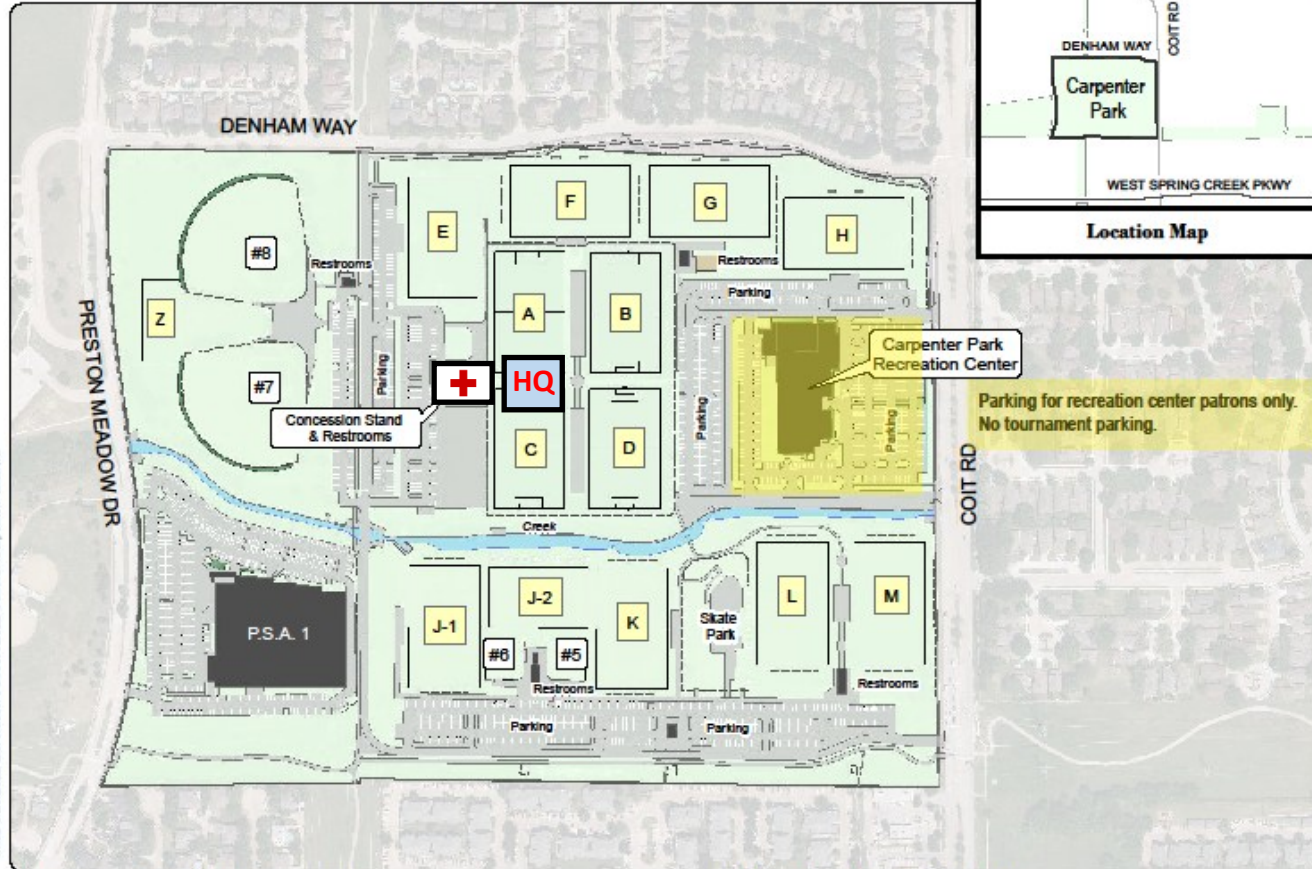

DALLAS ST PADDYS DAY INVITATIONAL

Carpenter Park
6701 Coit Rd, Plano, TX 75024

EVENTS GUIDE

SCHEDULE

Note: This map is for abstract purposes only.
Field use by schedule or reservation only

Parking is limited...Please car pool.
Thank you for not parking on streets and respecting neighborhood integrity.