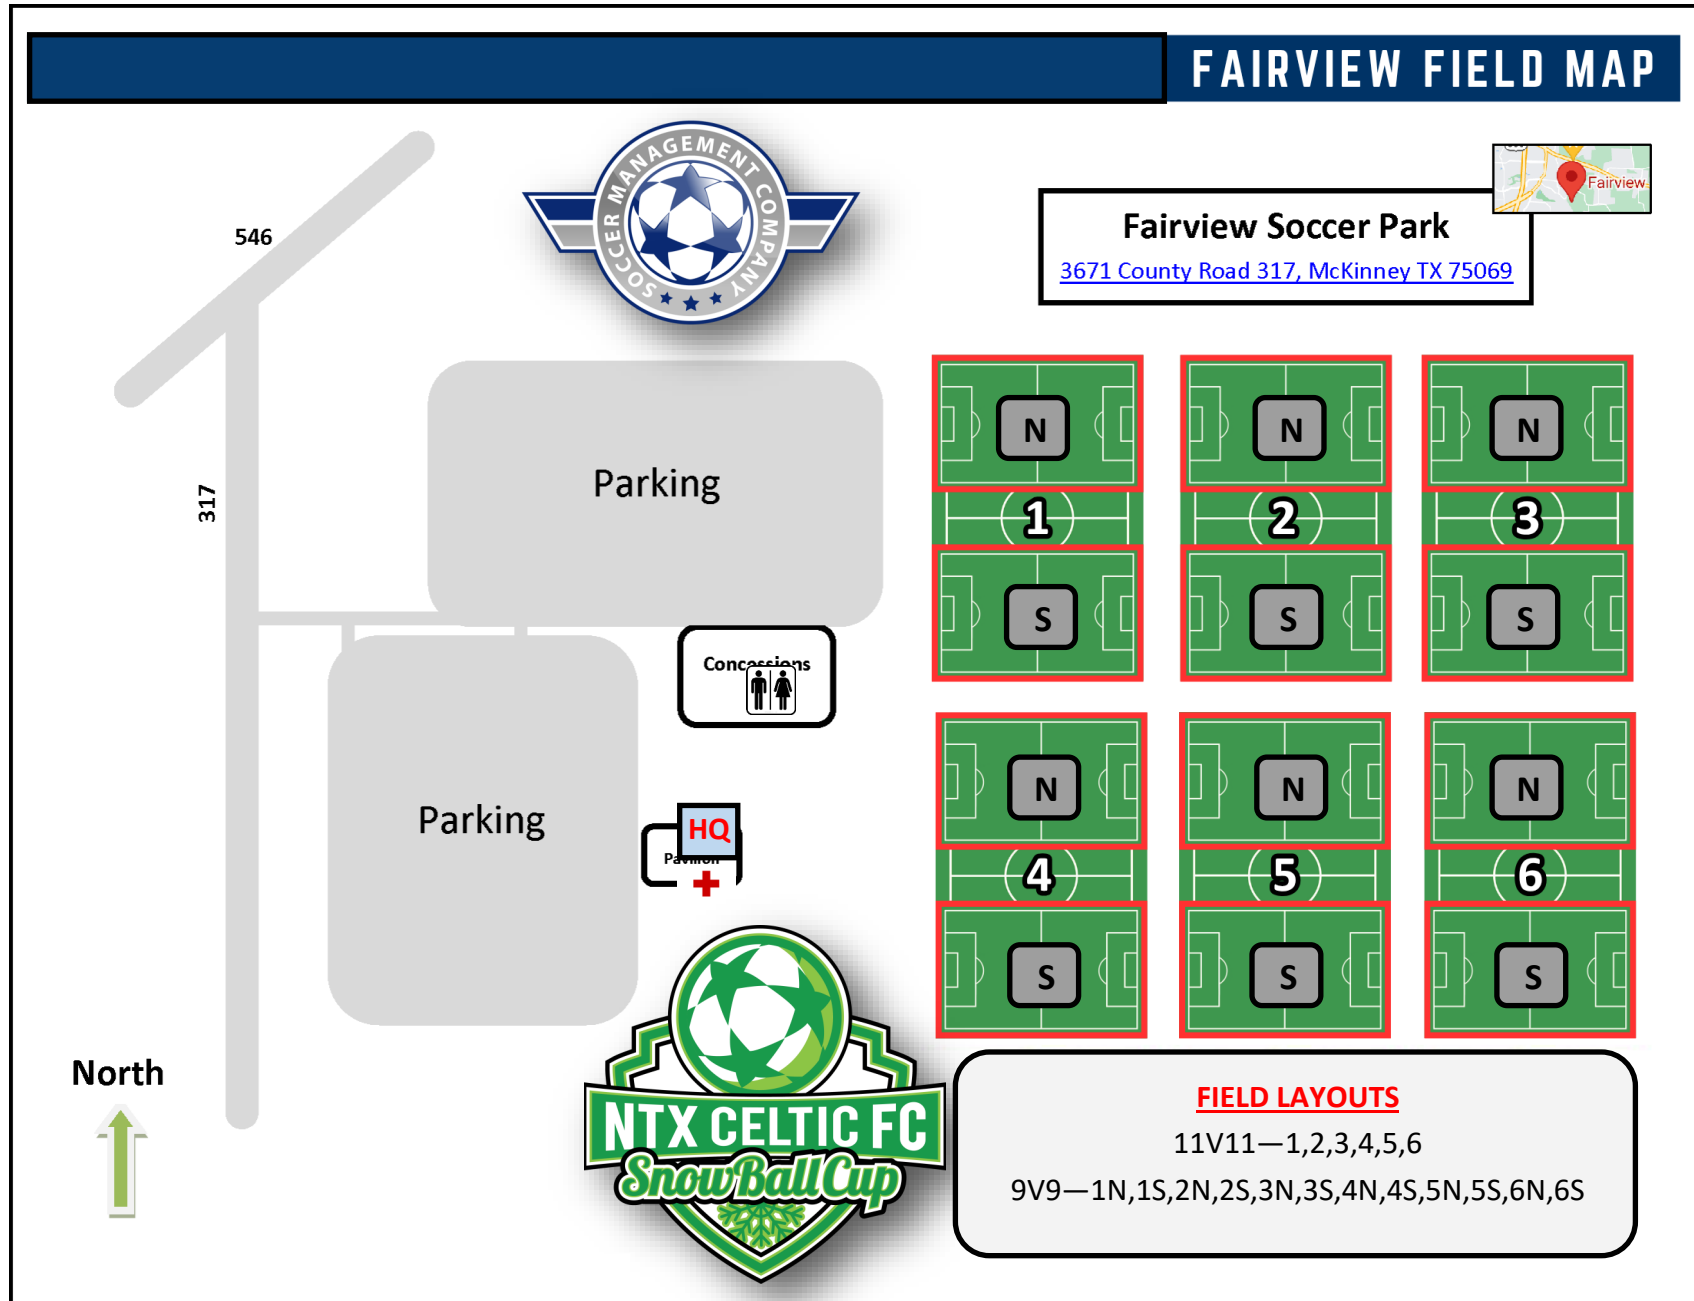

## FAIRVIEW FIELD MAP

**Fairview Soccer Park**  
[3671 County Road 317, McKinney TX 75069](https://www.google.com/maps/place/3671+County+Road+317,+McKinney+TX+75069)

**FIELD LAYOUTS**  
 11V11—1,2,3,4,5,6  
 9V9—1N,1S,2N,2S,3N,3S,4N,4S,5N,5S,6N,6S