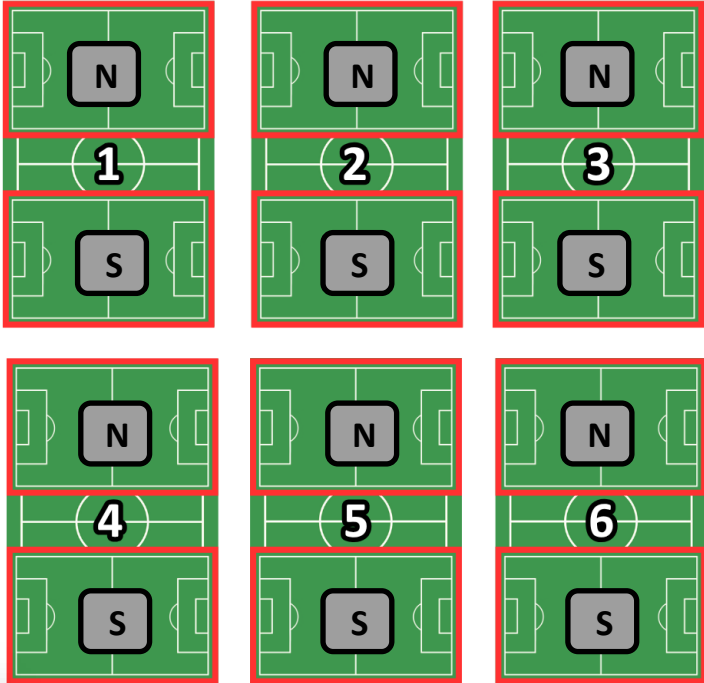

# NTX CELTIC SNOWBALL CUP

## FAIRVIEW FIELD MAP

**Fairview Soccer Park**  
[3671 County Road 317, McKinney TX 75069](https://www.google.com/maps/place/3671+County+Road+317,+McKinney+TX+75069)

**FIELD LAYOUTS**  
 11V11—1,2,3,4,5,6  
 9V9—1N,1S,2N,2S,3N,3S,4N,4S,5N,5S,6N,6S