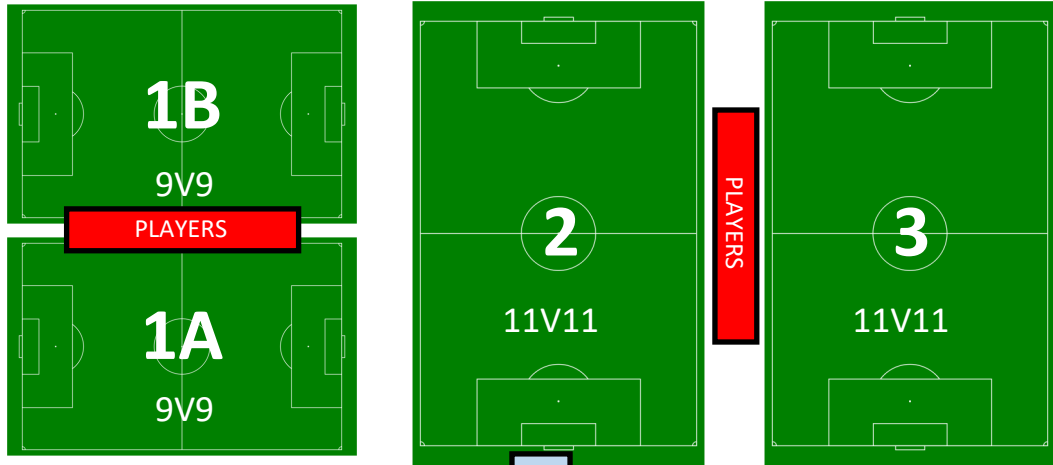

N. US HWY 27

N. US HWY 277

Bobcat BLVD

401 Bobcat Blvd
Roanoke, Tx 76262

PARKING

Exit
Enter

Bobcat BLVD

SCHEDULE